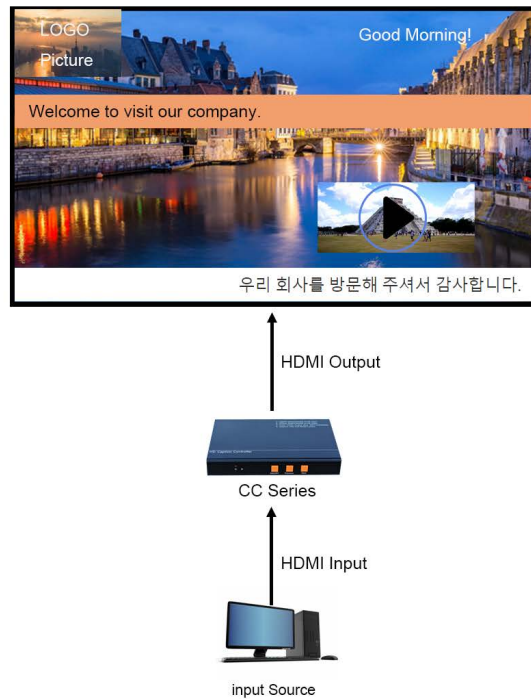

Diagram

Specification

Product Hardware Information	Operating system	Android
Input/Output Signal	Input interface	1 x HDMI
	Input resolution	Up to 1920 x 1080@60Hz
	Output interface	1 x HDMI, 1 x 3.5mm audio interface
	Output resolution	Up to 1920 x 1080@60Hz
	Color	24bit, 16.77 million colors
	Caption type	Text, Image, Video
Control	Control method	Software
Stability	Safety	Hardware Structure, no virus interference
	Continuity	365 days, 7 x 24 hours operation
Electrical Parameters	Voltage	DC12V 3A
	Power	<5W
Package	Product size	232mm(L) x 140mm(W) x 35mm(H)
	Product weight	0.75KG
	Package size	310mm(L) x 290mm(W) x 130mm(H)
	Gross weight	2.5KG